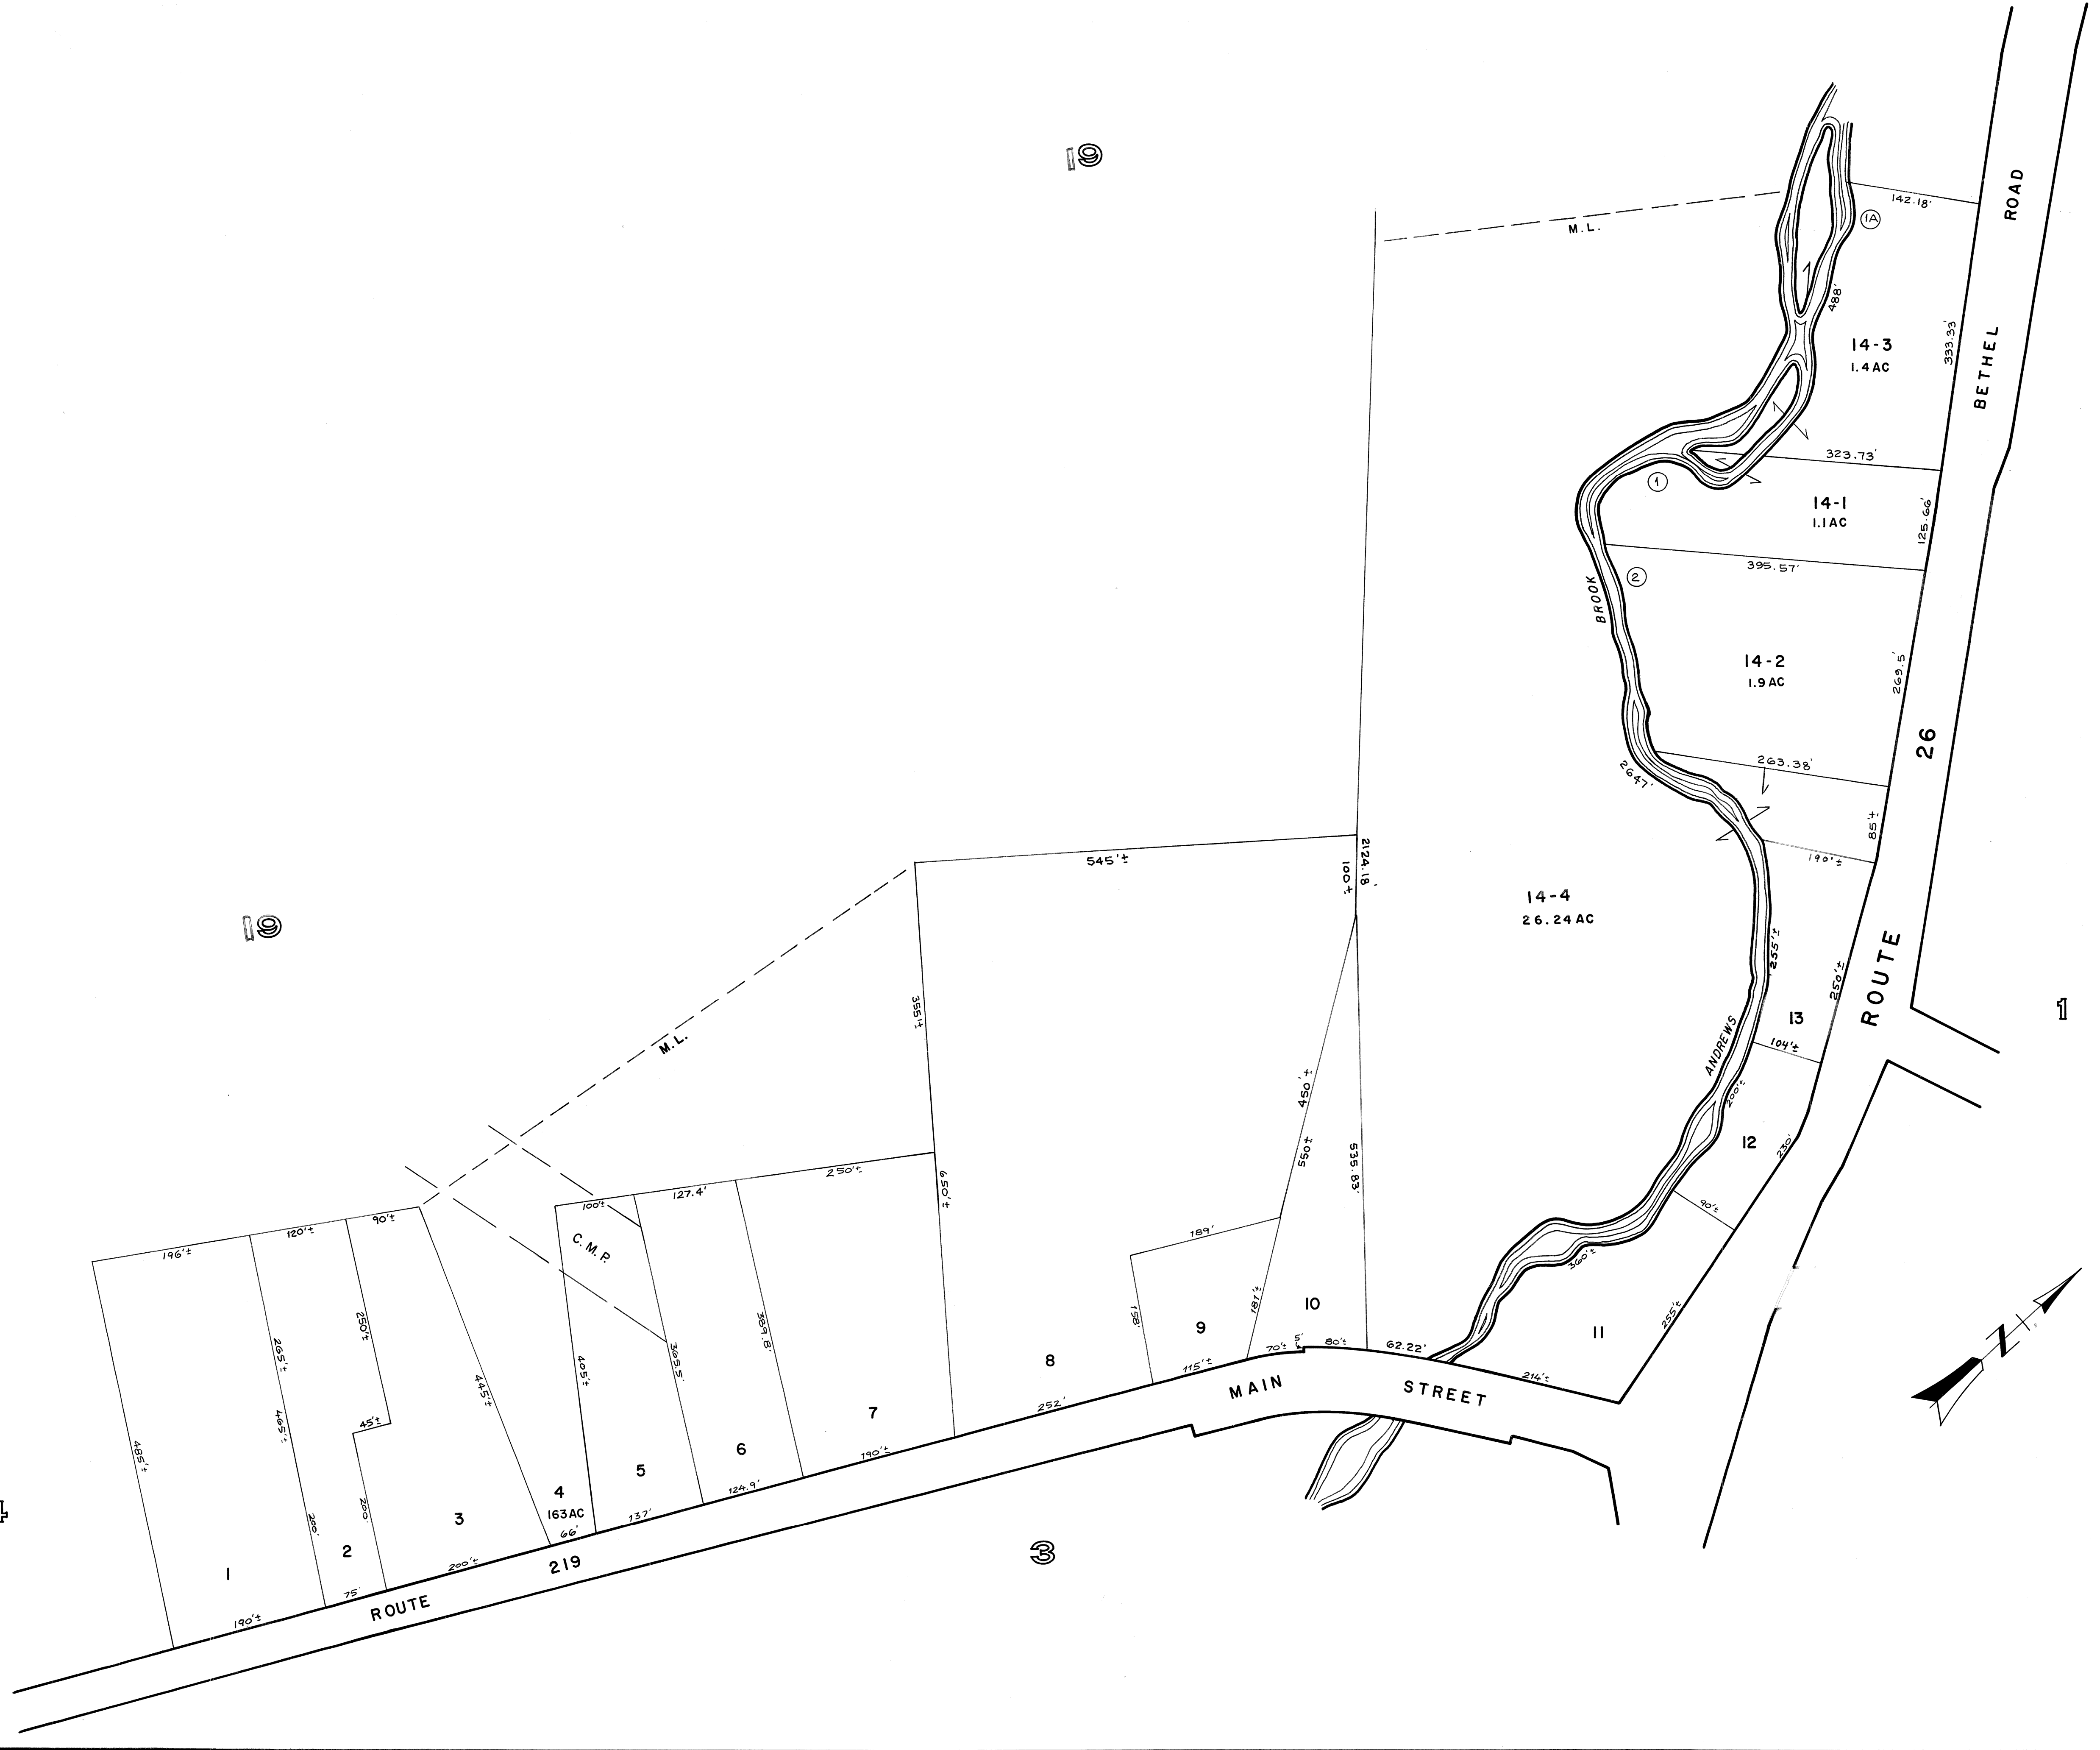

4

10

10

1

PREPARED BY PHOTOGRAMMETRIC METHODS BY
 JOHN E. O'DONNELL & ASSOCIATES
 AUBURN, MAINE
 1975

LEGEND
 ADJACENT SHEET NO.
 COMMON OWNERSHIP
 DEVELOPMENT LOT NO.
 SCALED DIMENSION

12
 OR
 ±

PROPERTY MAP
WEST PARIS
 MAINE

SCALE IN FEET
 0 100 200

2